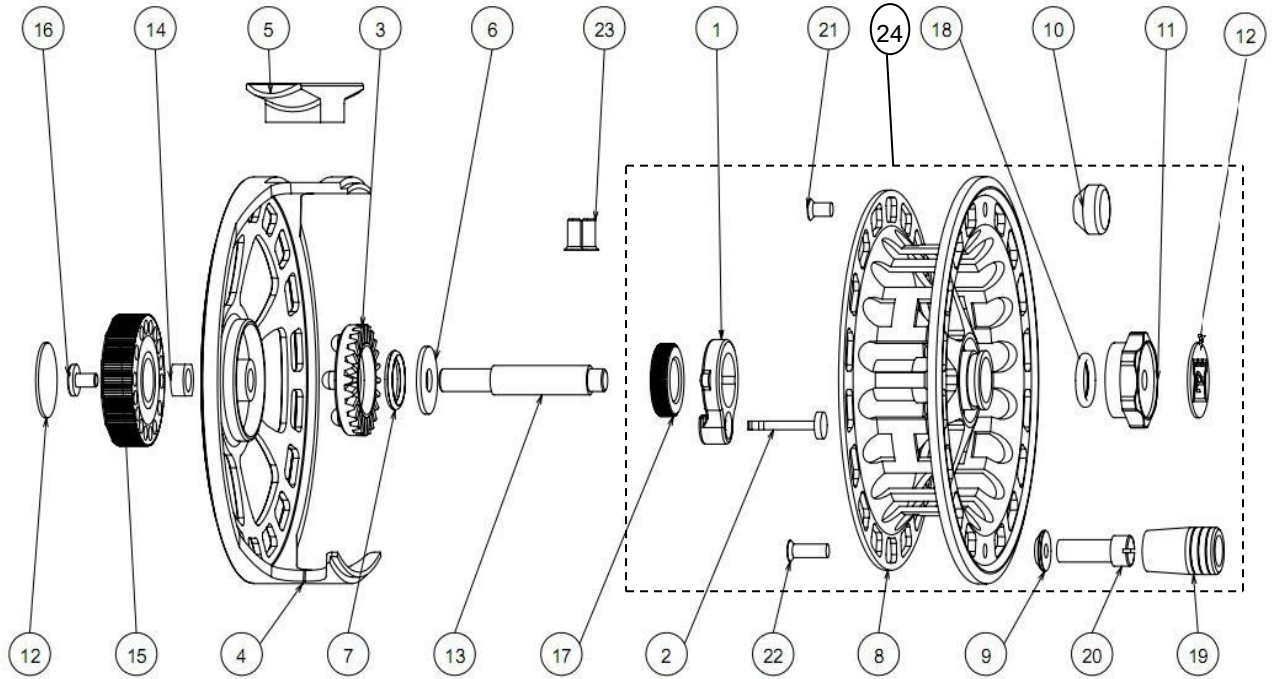

PARTS LIST FOR HARDY ULTRALITE CC 1000/2000/3000/4000

#	DESCRIPTION	QTY	PART NO.				HARDY STYLE NO.			
			1000	2000	3000	4000	1000	2000	3000	4000
1	Clicker Plate	1	1328998				HEUC010SP01			
2	Clicker	1	1328999				HEUC010SP02			
3	Checkwheel	1	1329000				HEUC010SP03			
4	Frame	1	1371703	1371704	1371705	1371706	N/A	N/A	N/A	N/A
5	Reel Foot	1	1329001				HEUC010SP04			
6	Spindle Washer	1	1329002				HEUC010SP05			
7	O-ring Checkwheel	1	1329003				HEUC010SP06			
8	Drum	1	1371707	1371708	1371709	1371710	N/A	N/A	N/A	N/A
9	Handle Washer	1	1329004				HEUC010SP07			
10	Counter Balance	1	1329007			1329015	HEUC010SP10			HEUC010SP18
11	Drum Latch Nut	1	1329008				HEUC010SP11			
12	Badge	2	1329272				HREUN005SP9			
13	Spindle	1	1329009				HEUC010SP12			
14	Spindle Locknut	1	1329260				HREUN005SP32			
15	Regulator Button	1	1329010				HEUC010SP13			
16	Stop Screw	1	1329011				HEUC010SP14			
17	Clicker Nut	1	1329012				HEUC010SP15			
18	Latch O-Ring	1	1329024				HEUD010SP09			
19	Handle Knob	1	1329005			1329013	HEUC010SP08			HEUC010SP16
20	Handle Wire	1	1329006			1329014	HEUC010SP09			HEUC010SP17
21	Balance screw	1	1329241				HREUN005SP15			
22	Handle Screw	1	1329236				HREUN005SP10			
23	Reel Foot Screw	2	1329026				HEUD010SP11			
24	Spare Spool	1	1327979	1327980	1327981	1327982	HSUC010	HSUC020	HSUC030	HSUC040

Reel Part Numbers: CC 1000, 1327314 ;CC 2000, 1327315 ;CC 3000, 1327316 ;CC 4000, 1327317

21 00

Drawn: 06-10-14

Drawing Version: 34-13152-01